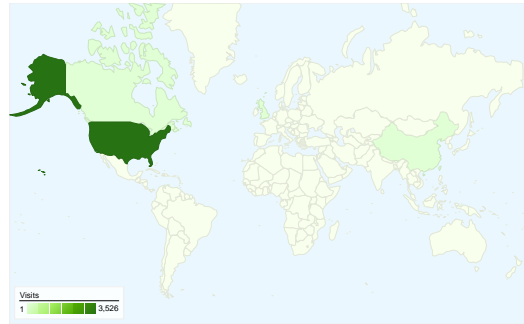

Site Usage

3,540 Visits

13.19% Bounce Rate

32,212 Pageviews

00:03:30 Avg. Time on Site

9.10 Pages/Visit

47.57% % New Visits

Visitors Overview

Visitors
1,840

Map Overlay world

Traffic Sources Overview

- **Referring Sites**
3,177.00 (89.75%)
- **Direct Traffic**
341.00 (9.63%)
- **Search Engines**
22.00 (0.62%)

Content Overview

| Pages | Pageviews | % Pageviews |
|-------------------------------|-----------|-------------|
| / | 6,255 | 19.42% |
| /index.cfm?action=main.main | 1,497 | 4.65% |
| /index.cfm?action=main.teamro | 971 | 3.01% |
| /index.cfm?action=main.team&l | 835 | 2.59% |
| /index.cfm?action=main.adnew | 763 | 2.37% |

1,840 people visited this site

 **3,540** Visits

 **1,840** Absolute Unique Visitors

 **32,212** Pageviews

 **9.10** Average Pageviews

 **00:03:30** Time on Site

 **13.19%** Bounce Rate

 **47.57%** New Visits

3,540 visits came from 8 countries/territories

Site Usage

| Visits 3,540 % of Site Total: 100.00% | Pages/Visit 9.10 Site Avg: 9.10 (0.00%) | Avg. Time on Site 00:03:30 Site Avg: 00:03:30 (0.00%) | % New Visits 47.60% Site Avg: 47.57% (0.06%) | Bounce Rate 13.19% Site Avg: 13.19% (0.00%) | |
|--|--|--|---|--|-------------|
| Country/Territory | Visits | Pages/Visit | Avg. Time on Site | % New Visits | Bounce Rate |
| United States | 3,526 | 9.11 | 00:03:31 | 47.53% | 13.22% |
| Canada | 4 | 4.75 | 00:00:36 | 100.00% | 25.00% |
| United Kingdom | 4 | 7.00 | 00:01:26 | 50.00% | 0.00% |
| China | 2 | 5.50 | 00:00:57 | 50.00% | 0.00% |
| Netherlands Antilles | 1 | 2.00 | 00:02:15 | 0.00% | 0.00% |
| Ireland | 1 | 9.00 | 00:02:40 | 0.00% | 0.00% |
| South Korea | 1 | 2.00 | 00:00:08 | 100.00% | 0.00% |
| Philippines | 1 | 13.00 | 00:05:32 | 100.00% | 0.00% |