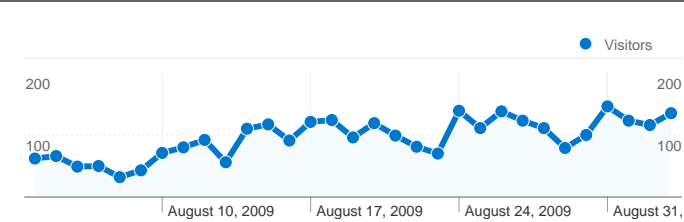

Site Usage

3,540 Visits

13.19% Bounce Rate

32,212 Pageviews

00:03:30 Avg. Time on Site

9.10 Pages/Visit

47.57% % New Visits

Visitors Overview

1,840 people visited this site

 **3,540** Visits

 **1,840** Absolute Unique Visitors

 **32,212** Pageviews

 **9.10** Average Pageviews

 **00:03:30** Time on Site

 **13.19%** Bounce Rate

 **47.57%** New Visits

3,540 visits came from 8 countries/territories

Site Usage

| Visits 3,540 % of Site Total: 100.00% | Pages/Visit 9.10 Site Avg: 9.10 (0.00%) | Avg. Time on Site 00:03:30 Site Avg: 00:03:30 (0.00%) | % New Visits 47.60% Site Avg: 47.57% (0.06%) | Bounce Rate 13.19% Site Avg: 13.19% (0.00%) | |
|--|--|--|---|--|-------------|
| Country/Territory | Visits | Pages/Visit | Avg. Time on Site | % New Visits | Bounce Rate |
| United States | 3,526 | 9.11 | 00:03:31 | 47.53% | 13.22% |
| Canada | 4 | 4.75 | 00:00:36 | 100.00% | 25.00% |
| United Kingdom | 4 | 7.00 | 00:01:26 | 50.00% | 0.00% |
| China | 2 | 5.50 | 00:00:57 | 50.00% | 0.00% |
| Netherlands Antilles | 1 | 2.00 | 00:02:15 | 0.00% | 0.00% |
| Ireland | 1 | 9.00 | 00:02:40 | 0.00% | 0.00% |
| South Korea | 1 | 2.00 | 00:00:08 | 100.00% | 0.00% |
| Philippines | 1 | 13.00 | 00:05:32 | 100.00% | 0.00% |

Pages on this site were viewed a total of 32,212 times

 32,212 Pageviews

 20,665 Unique Views

 13.19% Bounce Rate

Top Content

| Pages | Pageviews | % Pageviews |
|--|-----------|-------------|
| / | 6,255 | 19.42% |
| /index.cfm?action=main.main | 1,497 | 4.65% |
| /index.cfm?action=main.teamroster&id=15615 | 971 | 3.01% |
| /index.cfm?action=main.team&ID=15615 | 835 | 2.59% |
| /index.cfm?action=main.adnews&ID=109852 | 763 | 2.37% |