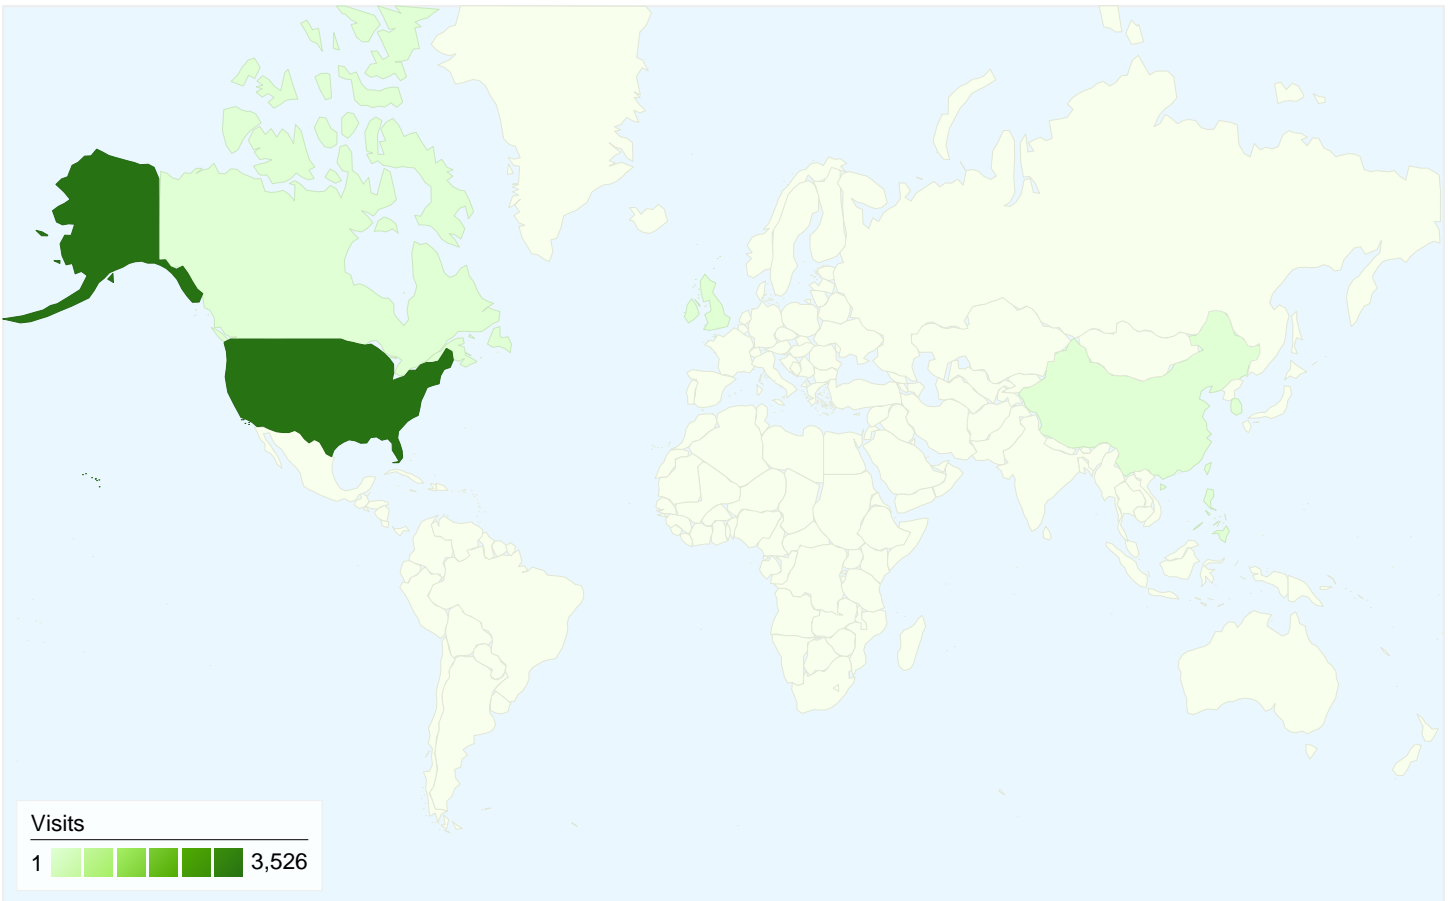

Visitors
1,840

Map Overlay world

Traffic Sources Overview

- **Referring Sites**
3,177.00 (89.75%)
- **Direct Traffic**
341.00 (9.63%)
- **Search Engines**
22.00 (0.62%)

Content Overview

| Pages | Pageviews | % Pageviews |
|-------------------------------|-----------|-------------|
| / | 6,255 | 19.42% |
| /index.cfm?action=main.main | 1,497 | 4.65% |
| /index.cfm?action=main.teamro | 971 | 3.01% |
| /index.cfm?action=main.team&l | 835 | 2.59% |
| /index.cfm?action=main.adnew | 763 | 2.37% |

Traffic Sources Overview

Aug 4, 2009 - Sep 3, 2009

Comparing to: Site

All traffic sources sent a total of 3,540 visits

9.63% Direct Traffic

89.75% Referring Sites

0.62% Search Engines

- **Referring Sites**
3,177.00 (89.75%)
- **Direct Traffic**
341.00 (9.63%)
- **Search Engines**
22.00 (0.62%)

3,540 visits came from 8 countries/territories

Site Usage

| Visits 3,540 % of Site Total: 100.00% | Pages/Visit 9.10 Site Avg: 9.10 (0.00%) | Avg. Time on Site 00:03:30 Site Avg: 00:03:30 (0.00%) | % New Visits 47.60% Site Avg: 47.57% (0.06%) | Bounce Rate 13.19% Site Avg: 13.19% (0.00%) | |
|--|--|--|---|--|-------------|
| Country/Territory | Visits | Pages/Visit | Avg. Time on Site | % New Visits | Bounce Rate |
| United States | 3,526 | 9.11 | 00:03:31 | 47.53% | 13.22% |
| Canada | 4 | 4.75 | 00:00:36 | 100.00% | 25.00% |
| United Kingdom | 4 | 7.00 | 00:01:26 | 50.00% | 0.00% |
| China | 2 | 5.50 | 00:00:57 | 50.00% | 0.00% |
| Netherlands Antilles | 1 | 2.00 | 00:02:15 | 0.00% | 0.00% |
| Ireland | 1 | 9.00 | 00:02:40 | 0.00% | 0.00% |
| South Korea | 1 | 2.00 | 00:00:08 | 100.00% | 0.00% |
| Philippines | 1 | 13.00 | 00:05:32 | 100.00% | 0.00% |